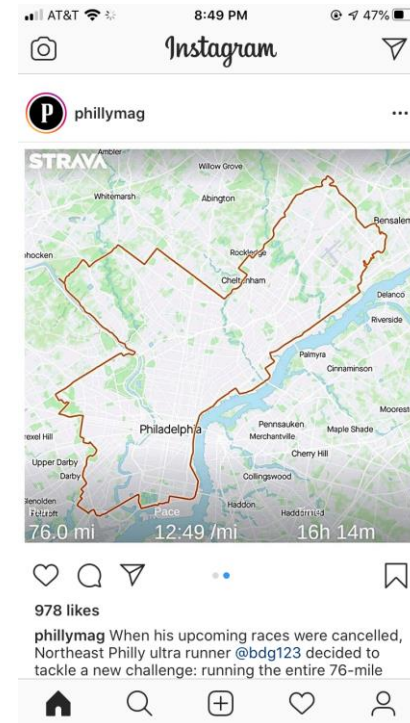

Don't just ride, Bike MS

#VIRTUALBIKEMS

Bike MS Cyclists

<https://ntlms.org/StravaBikeMS>

Welcome to the official Strava club for Bike MS. Our goal is to connect all of the participants of our 70+ charity rides that take place across the United States. Every single participant in Bike MS sets a personal fundraising goal and then rides and trains to raise awareness for everyone affected by MS. Join our club and connect with amazing cyclists who use their passion for good! #bikeMS

Join Club

Last Week's Leaders

	Distance		Longest Ride		Climbing			
🏆	Richard N.	713.5 km	🏆	Derek S.	211.4 km	🏆	John G.	8,885 m
🥈	John G.	709.9 km	🥈	Ornoth L.	202.0 km	🥈	Richard N.	6,824 m
🥉	smile, youre r.	647.7 km	🥉	Judy F.	201.2 km	🥉	Yusef Ultramar...	6,306 m