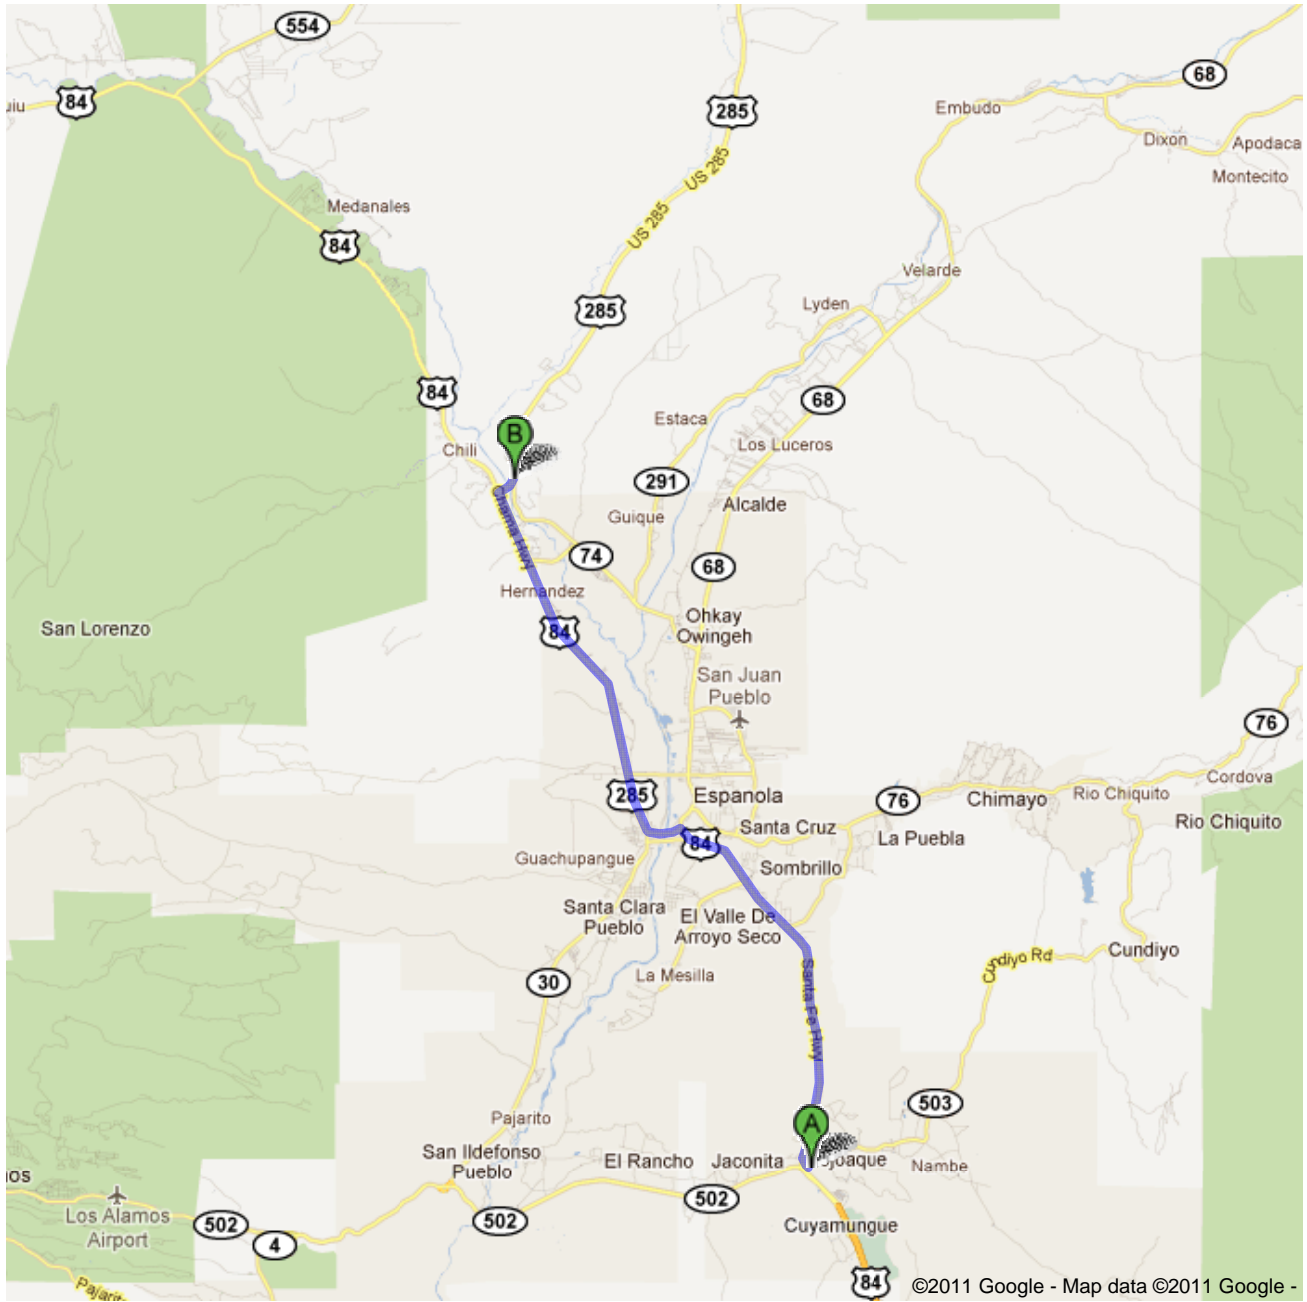

Directions to US-285 N
17.3 mi – about 22 mins
Saturday
Cities of Gold to Rest Stop Two

Cities of Gold Casino

#B-, 10 Cities of Gold Rd, Santa Fe, NM 87506-0938 - (505) 455-3313

- | | | |
|----|--|-----------------------------|
| 1. | Head north on Cities of Gold Rd toward Los Alamos Hwy | go 161 ft
total 161 ft |
| | 2. Turn left onto Los Alamos Hwy | go 148 ft
total 308 ft |
| | 3. Take the US-84 N/US-285 N ramp | go 0.2 mi
total 0.3 mi |
| | 4. Merge onto US-285 N/US-84 W
About 20 mins | go 16.6 mi
total 16.9 mi |
| | 5. Turn right onto US-285 N
Destination will be on the right
About 2 mins | go 0.4 mi
total 17.3 mi |

US-285 N

These directions are for planning purposes only. You may find that construction projects, traffic, weather, or other events may cause conditions to differ from the map results, and you should plan your route accordingly. You must obey all signs or notices regarding your route.

Map data ©2011 Google

Directions weren't right? Please find your route on maps.google.com and click "Report a problem" at the bottom left.