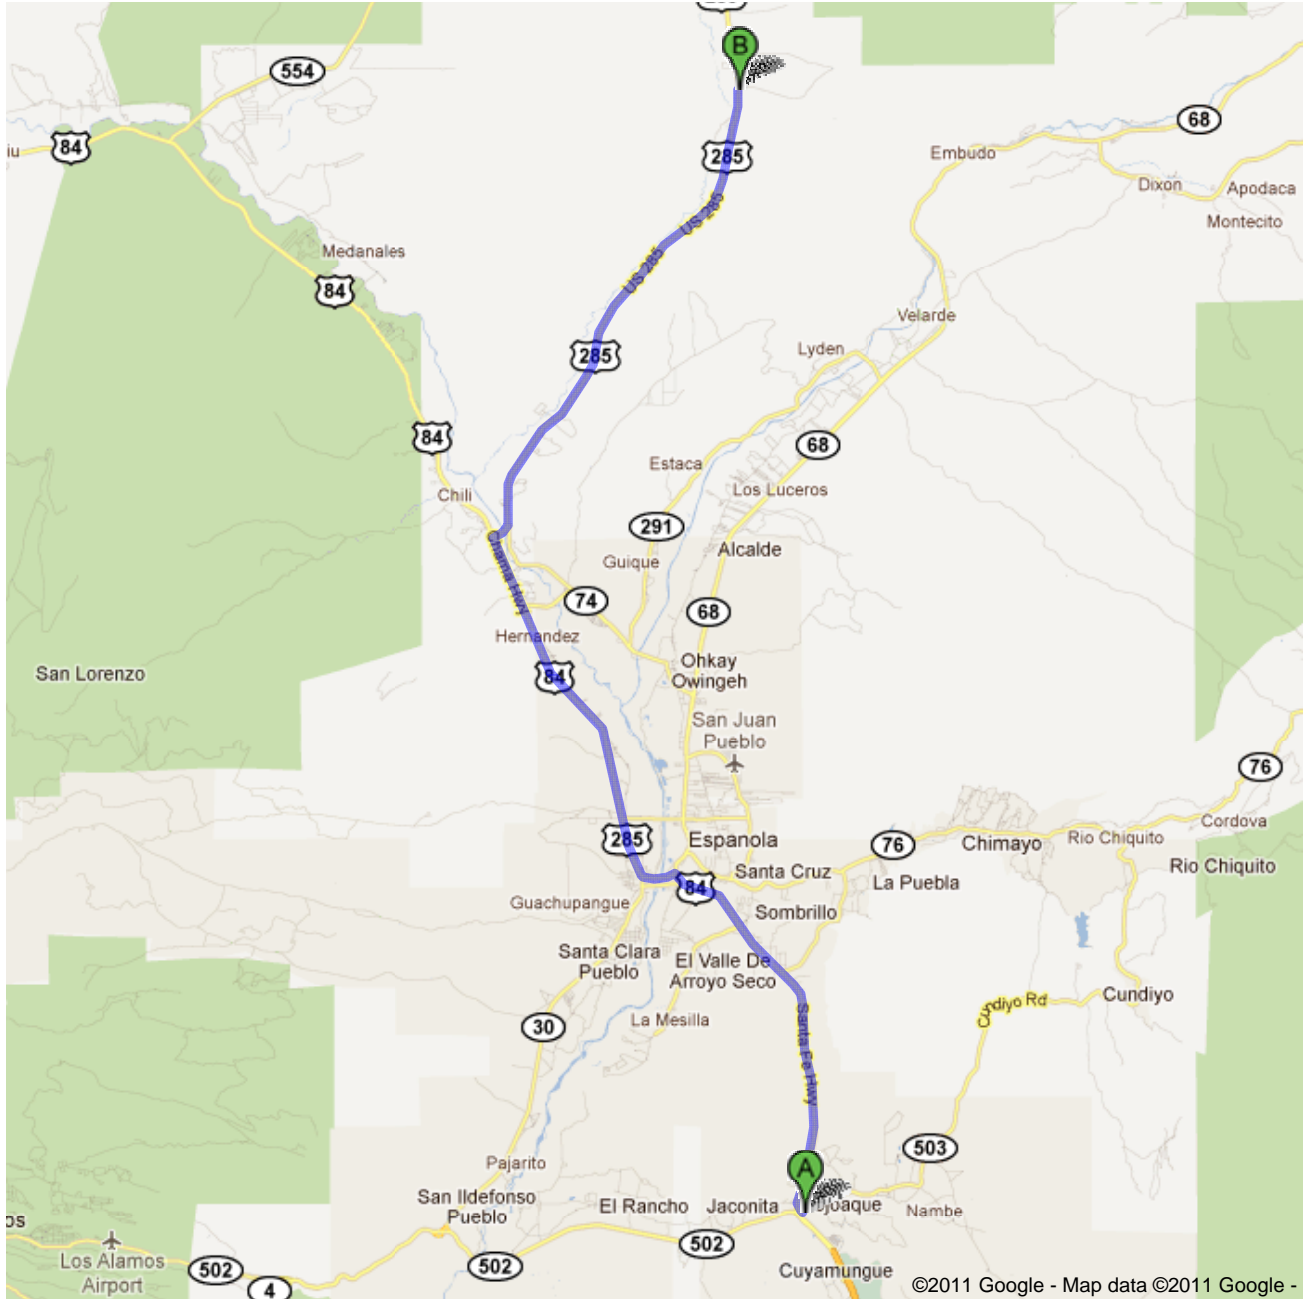

Directions to US-285 N
28.0 mi – about 33 mins

Save trees. Go green!

Download Google Maps on your phone at google.com/gmm

Cities of Gold Casino

#B-, 10 Cities of Gold Rd, Santa Fe, NM 87506-0938 - (505) 455-3313

- | | | |
|----|---|-----------------------------|
| 1. | Head north on Cities of Gold Rd toward Los Alamos Hwy | go 161 ft
total 161 ft |
| | 2. Turn left onto Los Alamos Hwy | go 148 ft
total 308 ft |
| | 3. Take the US-84 N/US-285 N ramp | go 0.2 mi
total 0.3 mi |
| | 4. Merge onto US-285 N/US-84 W
About 20 mins | go 16.6 mi
total 16.9 mi |
| | 5. Turn right onto US-285 N
Destination will be on the right
About 12 mins | go 11.1 mi
total 28.0 mi |

US-285 N

These directions are for planning purposes only. You may find that construction projects, traffic, weather, or other events may cause conditions to differ from the map results, and you should plan your route accordingly. You must obey all signs or notices regarding your route.

Map data ©2011 Google

Directions weren't right? Please find your route on maps.google.com and click "Report a problem" at the bottom left.