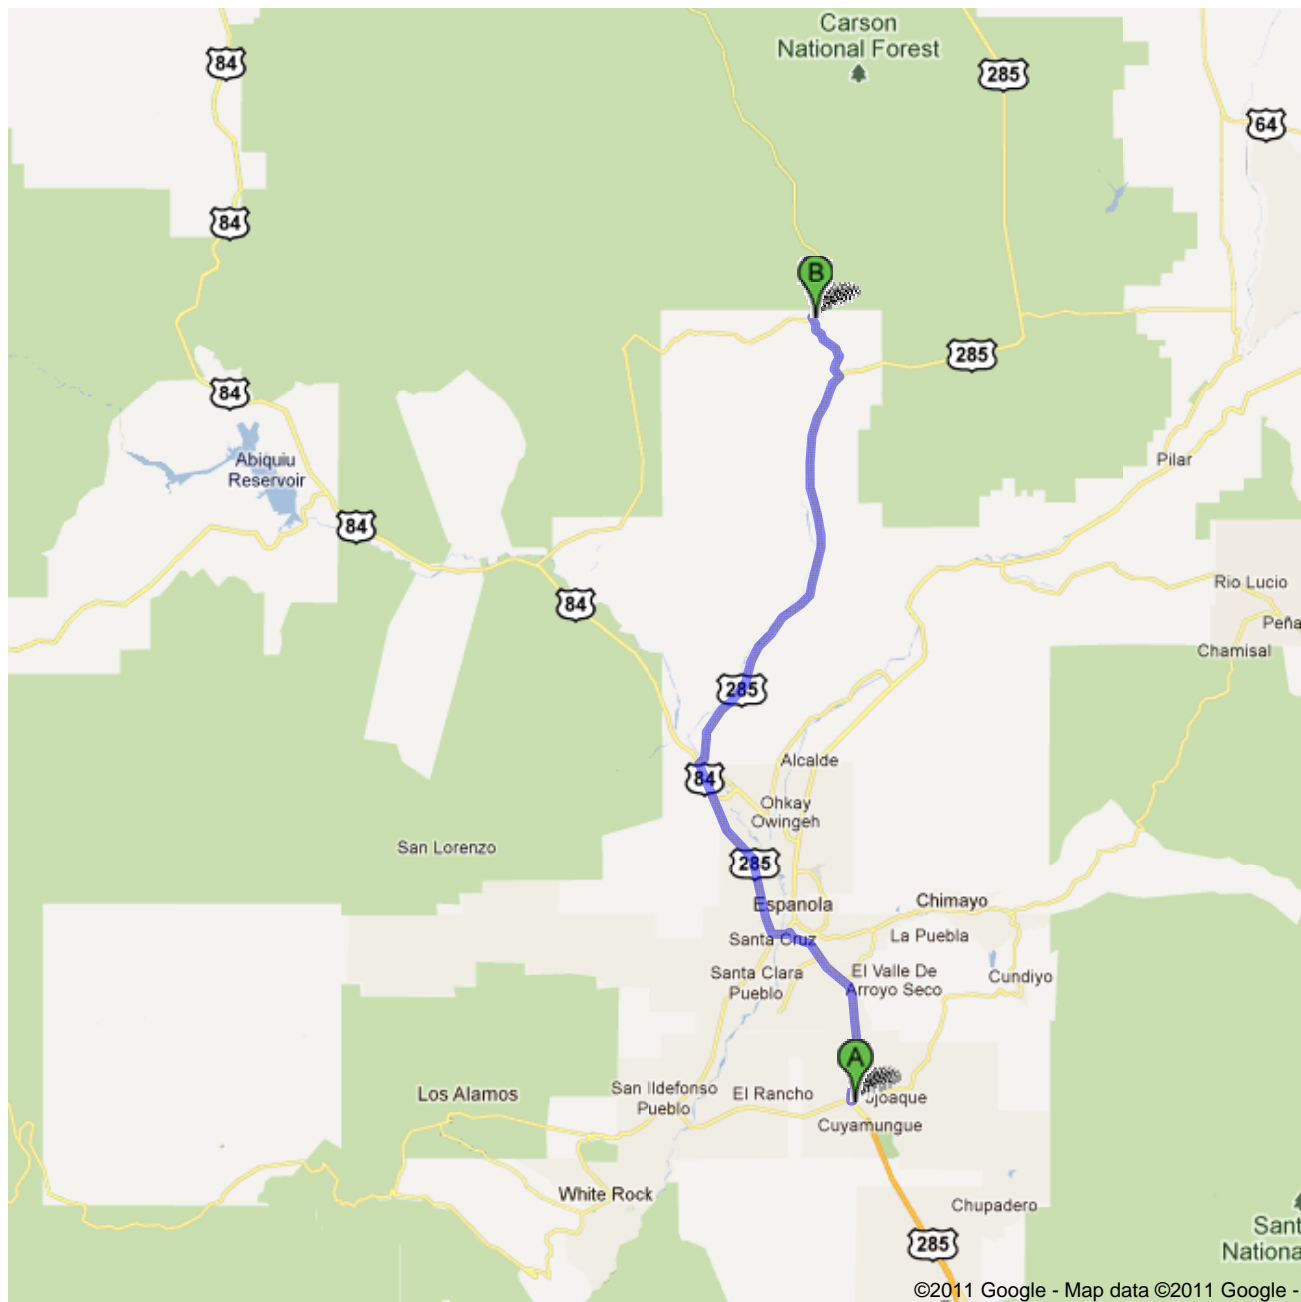

Directions to NM-554 S
38.1 mi – about 47 mins
Saturday
Cities of Gold to Rest Stop Four

Cities of Gold Casino

#B-, 10 Cities of Gold Rd, Santa Fe, NM 87506-0938 - (505) 455-3313

- | | | |
|--|--|-----------------------------|
| | 1. Head north on Cities of Gold Rd toward Los Alamos Hwy | go 161 ft
total 161 ft |
| | 2. Turn left onto Los Alamos Hwy | go 148 ft
total 308 ft |
| | 3. Take the US-84 N/US-285 N ramp | go 0.2 mi
total 0.3 mi |
| | 4. Merge onto US-285 N/US-84 W
About 20 mins | go 16.6 mi
total 16.9 mi |
| | 5. Turn right onto US-285 N
About 19 mins | go 18.1 mi
total 35.0 mi |
| | 6. Turn left onto NM-111 N
About 6 mins | go 3.1 mi
total 38.1 mi |
| | 7. Turn left onto NM-554 S
Destination will be on the right
About 1 min | go 46 ft
total 38.1 mi |

NM-554 S

These directions are for planning purposes only. You may find that construction projects, traffic, weather, or other events may cause conditions to differ from the map results, and you should plan your route accordingly. You must obey all signs or notices regarding your route.

Map data ©2011 Google

Directions weren't right? Please find your route on maps.google.com and click "Report a problem" at the bottom left.