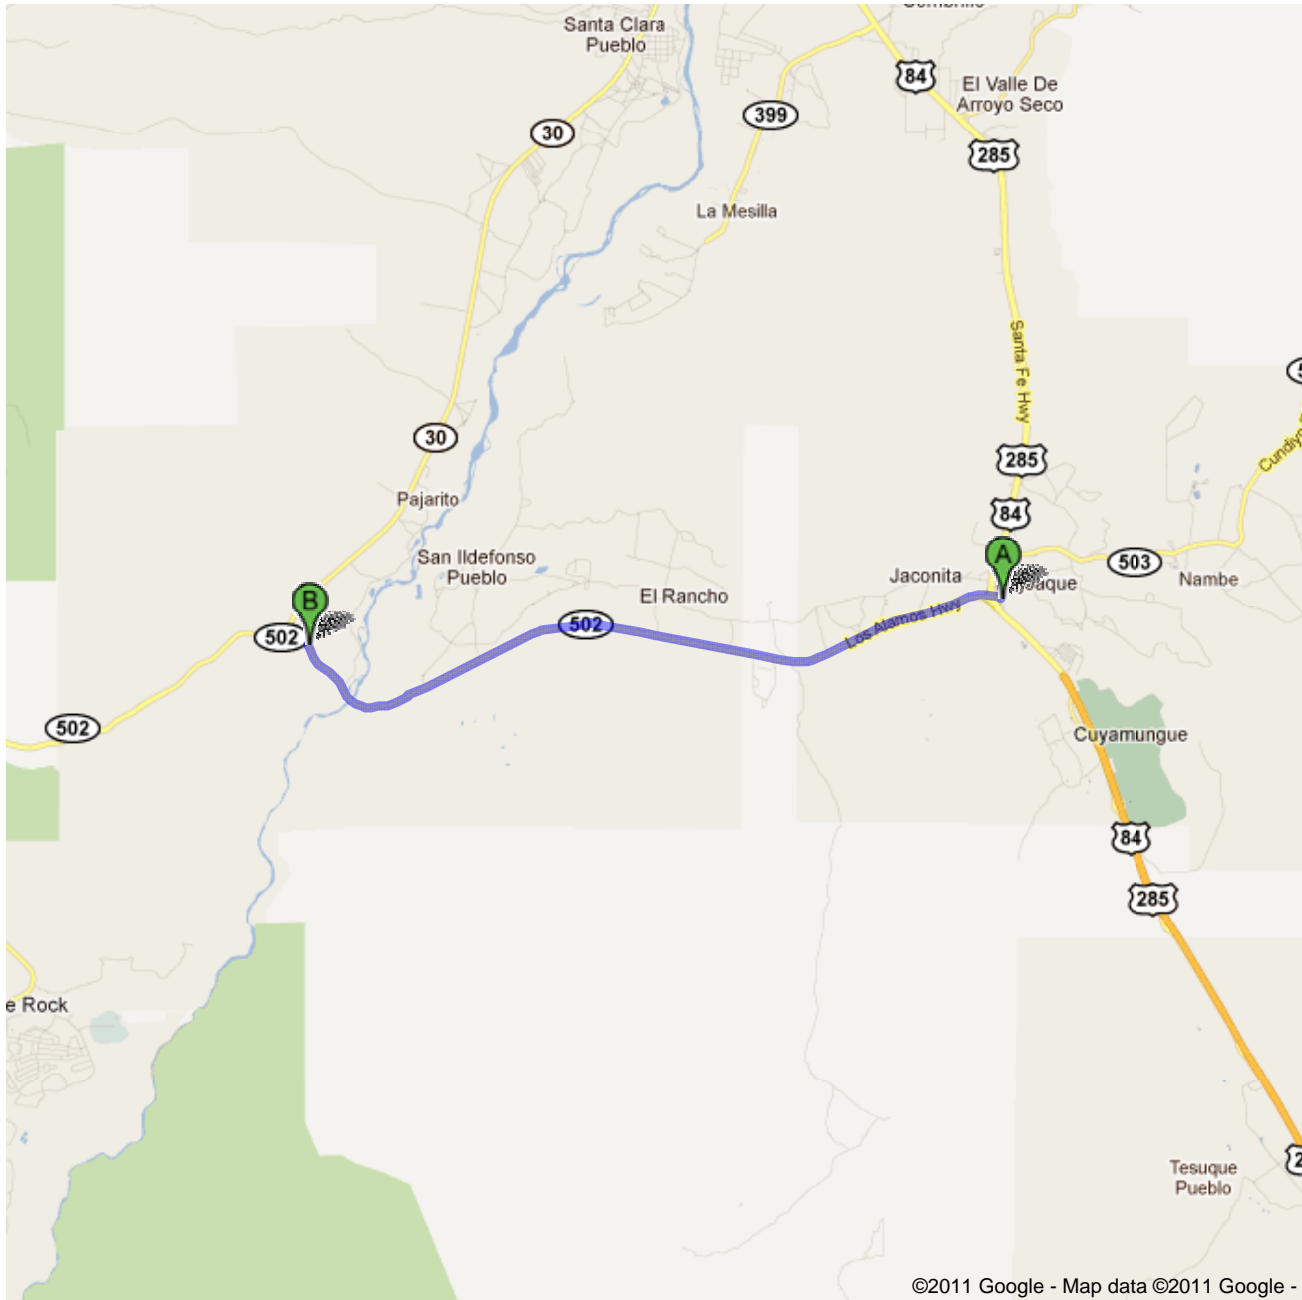

Directions to REST STOP FOUR
7.9 mi – about 11 mins
Sunday
Cities of Gold to Rest Stop Four

©2011 Google - Map data ©2011 Google -

Cities of Gold Casino

#B-, 10 Cities of Gold Rd, Santa Fe, NM 87506-0938 - (505) 455-3313

1. Head **north** on **Cities of Gold Rd** toward **Los Alamos Hwy** go 161 ft
total 161 ft

2. Turn left onto **Los Alamos Hwy** go 1.8 mi
total 1.8 mi
About 3 mins

3. Continue onto **NM-502** go 6.1 mi
total 7.9 mi
Destination will be on the left
About 8 mins

REST STOP FOUR

These directions are for planning purposes only. You may find that construction projects, traffic, weather, or other events may cause conditions to differ from the map results, and you should plan your route accordingly. You must obey all signs or notices regarding your route.

Map data ©2011 Google

Directions weren't right? Please find your route on maps.google.com and click "Report a problem" at the bottom left.