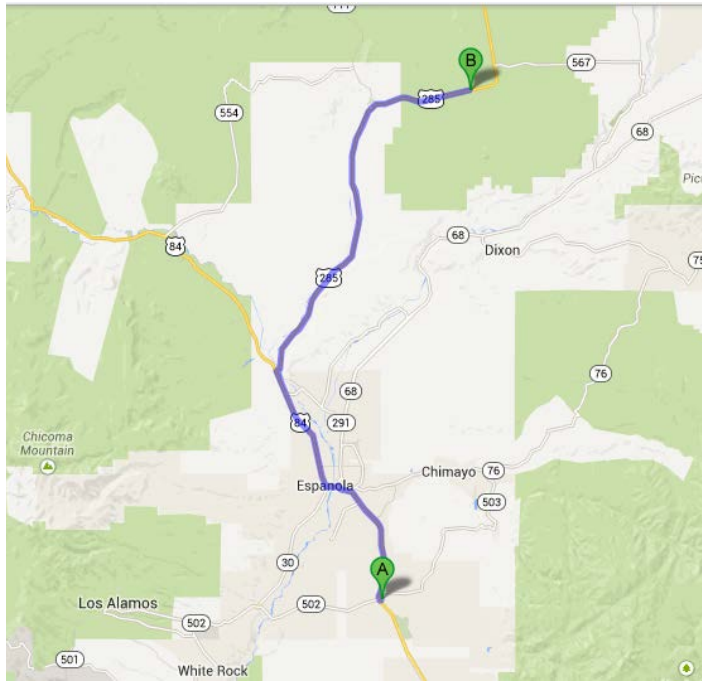

Directions to CENTURY STOP Saturday

6.3 miles past turn off to County Road 111 on Highway 85

Driving directions to US-285 N

Cities of Gold Casino

10-B Cities of Gold Rd

Santa Fe, NM 87506

1. Head south on Cities of Gold Rd/Co Rd 84 E toward Los Alamos Hwy

135 ft

2. Take the 1st right onto Los Alamos Hwy

148 ft

3. Take the US-84 N/US-285 N ramp

0.2 mi

4. Merge onto US-285 N/US-84 W

16.6 mi

5. Turn right onto US-285 N

24.3 mi